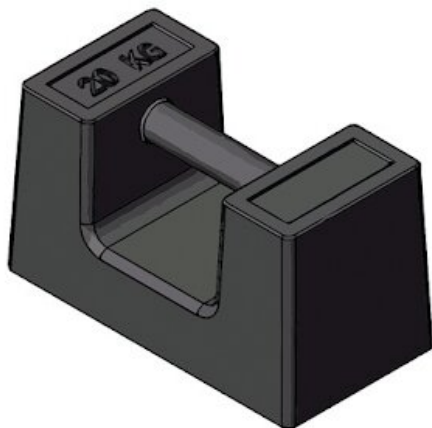

## Hand Weights & Cradles

### Product information

Hand weights are ideal for performing small load tests or for providing a ballast for a range of applications.

Description	Weight kg	Delivery time
Hand Weights	12.5	2
Hand Weights	20	2
Hand Weights	25	2
Hand Weight Transport Trolley	-	2
Hand Weight Cage For Trolley	-	2
Hand Weight Basket	-	2